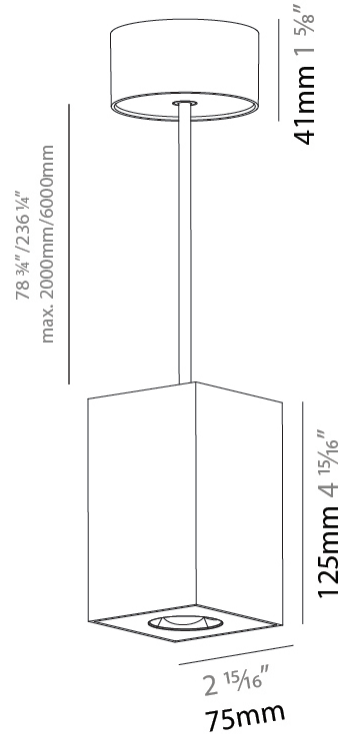

GENERAL

Series: Oiko Pro Square
Partner: Prolicht
Division: Architectural
Installation: Suspension
Product Type: Pendant
Mounting Location: Ceiling
Light Distribution: Direct

PHYSICAL

Shape: Square
Length (mm): 75
Length (in): 2 ¹⁵/₁₆
Width (mm): 75
Width (in): 2 ¹⁵/₁₆
Height (mm): 125
Height (in): 4 ⁷/₁₆
Weight (kg): 0.769

Fixture Finish: SSR / BKV / CWI / CRY / HAB / UFT / ITA / RUA / FTG / MYG / LOD / PUS / FRO / FUP / KIA / POP / BLS / SPG / MEY / GOH / CHC / COM / ABZ / JAG / OBR / MOS / ROR

Fixture Material: Metal
Cable Details: 2000mm / 6000mm Cable - Options : Transparent, Black, White, Red, Orange

ELECTRICAL

Lamp Type: LED (Zhaga Standard)
Input Wattage (W): 12.9
Dimming: Tri-Mode (Non-Dimming and Phase Dimming (120Vac only) and 0-10V Dimming)
Driver Included: No
Driver Location: Remote
Driver Type: Constant Current - Universal
Driver Class: Class 2
Input Voltage (V): 120 - 277
Constant Current (MA): 350

LED

Color Temperature (°K): 2700 / 3000 / 3500 / 4000
Max. Delivered Lumen (lm): 1218 / 1214 / 1272 / 1283
Nominal Lumen (lm): 1473 / 1468 / 1538 / 1552
CRI: >90 CRI
Lamp Life (hrs): 50000

OPTICAL

Reflector°: 34
Adjustability: Fixed

RATINGS AND CERTIFICATIONS

Certified By: Certified for North American Standards
IP rating: IP20