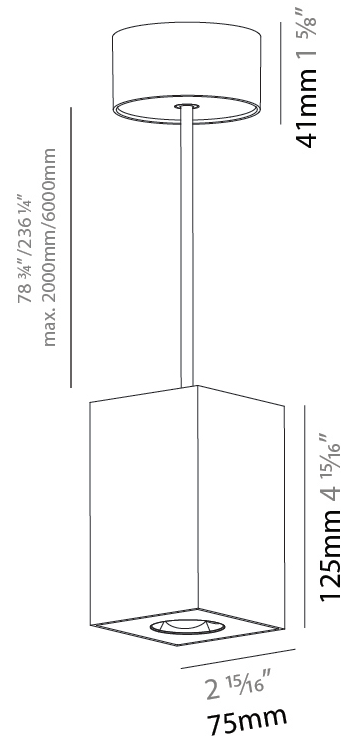

GENERAL

Series: Oiko Pro Square
Partner: Prolicht
Division: Architectural
Installation: Suspension
Product Type: Pendant
Mounting Location: Ceiling
Light Distribution: Direct

PHYSICAL

Shape: Cylinder
Length (mm): 75
Length (in): 2 ¹⁵/₁₆
Width (mm): 75
Width (in): 2 ¹⁵/₁₆
Height (mm): 125
Height (in): 4 ¹⁵/₁₆
Weight (kg): 0.769
Fixture Finish: SSR / BKV / CWI / CRY / HAB / UFT / ITA / RUA / FTG / MYG / LOD / PUS / FRO / FUP / KIA / POP / BLS / SPG / MEY / GOH / CHC / COM / ABZ / JAG / OBR / MOS / ROR
Fixture Material: Metal
Cable Details: 2000mm / 6000mm Cable - Options : Transparent, Black, White, Red, Orange

ELECTRICAL

Lamp Type: LED (Zhaga Standard)
Input Wattage (W): 12.9
Dimming: Tri-Mode (Non-Dimming and Phase Dimming (120Vac only) and 0-10V Dimming)
Driver Included: No
Driver Location: Remote
Driver Type: Constant Current - Universal
Driver Class: Class 2
Input Voltage (V): 120 - 277
Constant Current (MA): 350

LED

Color Temperature (°K): 2700 / 3000 / 3500 / 4000
Max. Delivered Lumen (lm): 1293 / 1289 / 1350 / 1362
Nominal Lumen (lm): 1473 / 1468 / 1538 / 1552
CRI: >90 CRI
Lamp Life (hrs): 50000

OPTICAL

Reflector°: 50
Adjustability: Fixed

RATINGS AND CERTIFICATIONS

Certified By: Certified for North American Standards
IP rating: IP20